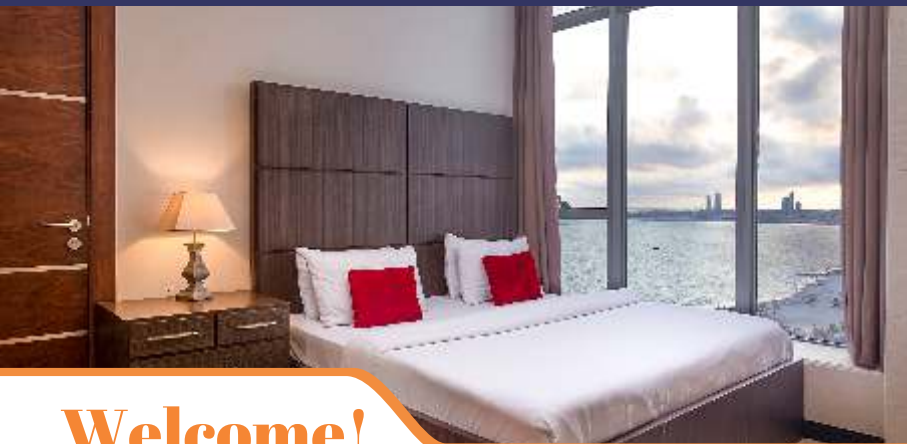

THE LANDMARK

— HOTEL & BEACH RESORT —

Welcome!

Here at the Landmark Hotel and Beach Resort, we pride ourselves in creating an elegant and affordable oasis where you can sit back and relax while we do all the worrying for you. Whether you are in town for business or pleasure, we have every detail covered to ensure your trip to one of the liveliest places in Africa in an unforgettable one.

Hotel

Description	Rates Per Room (N) Tax Inclusive	Single Occupancy (N) Inclusive of meals, drinks except premium spirits	Double Occupancy (N)
Classic City View	78,000	128,000	178,000
Classic Partial View	84,000	134,000	184,000
Classic Sea View	90,000	140,000	190,000
Mini King City View	90,000	140,000	190,000
Mini Executive Partial View	96,000	146,000	196,000
Executive Suite City View	102,000	152,000	202,000
Executive Senior Suite City View	150,000		270,000
Premium Senior Suite City View	250,000		380,000
VIP Suite Sea View	350,000		470,000

*Rates are subject to change at anytime

Leisure Apartment

Description	Rates Per Room (N) Tax Inclusive	Single Occupancy (N) Inclusive of meals, drinks except premium spirits	Double Occupancy (N)
Ensuite Room	36,000		

*Rates are subject to change at anytime

Boulevard Rooms

Description	Rates Per Room (N) Tax Inclusive	Single Occupancy (N) Inclusive of meals, drinks except premium spirits	Double Occupancy (N)
Boulevard Classic	35,000		
Boulevard Ensuite	60,000		
Elite Room	60,000		

*Rates are subject to change at anytime